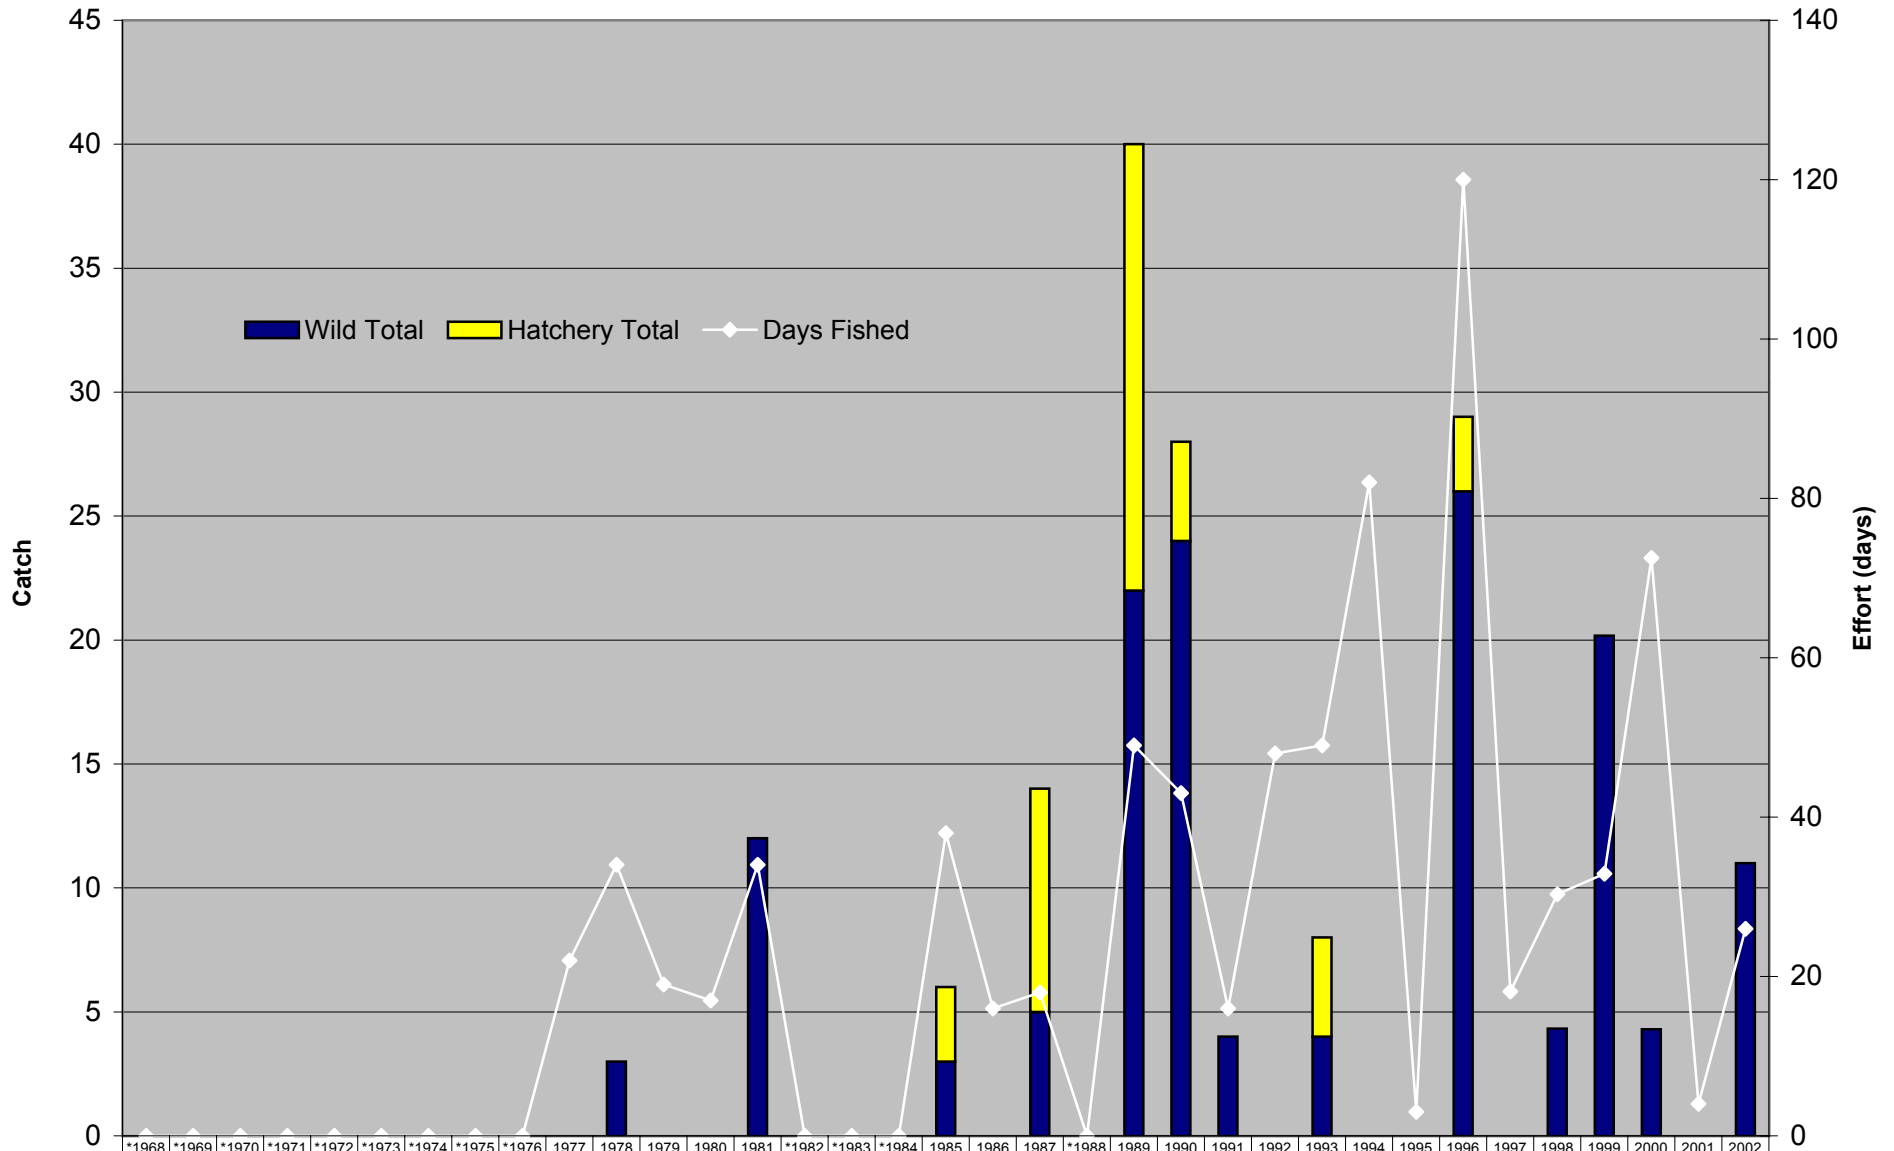

Big Silver Creek Catch and Effort Steelhead Harvest Analysis Data (1968 to 2002)

	*1968	*1969	*1970	*1971	*1972	*1973	*1974	*1975	*1976	1977	1978	1979	1980	*1981	*1982	*1983	*1984	*1985	1986	1987	*1988	1989	1990	1991	1992	1993	1994	1995	1996	1997	1998	1999	2000	2001	2002
Hatchery Total	0	0	0	0	0	0	0	0	0	0	0	0	0	0	0	0	0	3	0	9	0	18	4	0	0	4	0	0	3	0	0	0	0	0	0
Wild Total	0	0	0	0	0	0	0	0	0	0	3	0	0	12	0	0	0	3	0	5	0	22	24	4	0	4	0	0	26	0	4.329	20.17	4.304	0	11
Days Fished	0	0	0	0	0	0	0	0	0	22	34	19	17	34	0	0	0	38	16	18	0	49	43	16	48	49	82	3	120	18.11	30.31	32.91	72.54	4	26